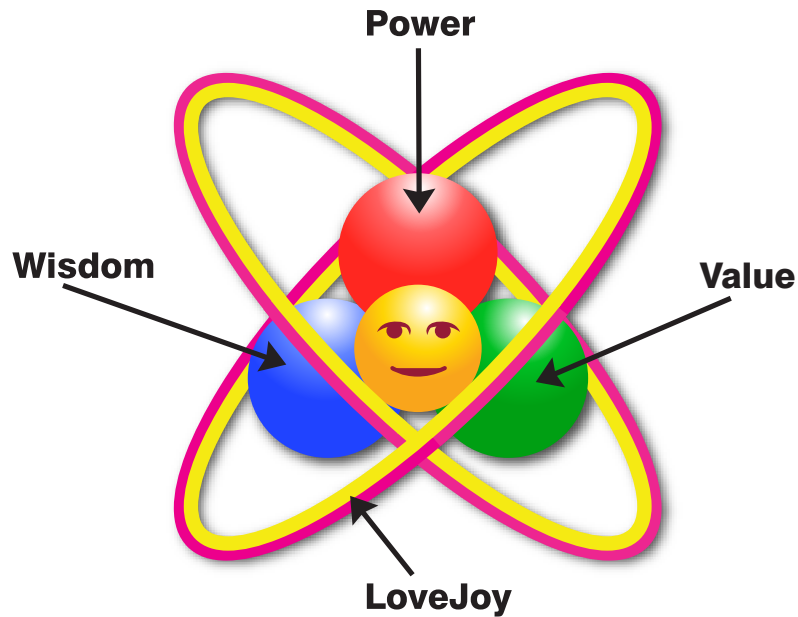

# The Psycan

## Symbols for the human Essence energies.

You are an immortal, non-physical life-energy entity temporarily residing in a physical body to play in physical universe. You are formed of the ESSENCE of LIFE, of BEING: the ONE INFINITE UNIVERSAL INTELLIGENT CONSCIOUS POWERFUL WILL CAUSAL LIFE SPACE-ENERGY, aka IT. This LIFE ENERGY has many properties and characteristics including perception, awareness, consciousness and self-consciousness, knowledge, memory, intelligence, intuition, creativity, wisdom, will, decision, determination, emotion, love, bliss and power. This last is the ability to be Cause, to move energy and to Create. We can shorten all of these to "ESSENCE of Life" or "ESSENCE of BEing," or just "ESSENCE" for short. The four basic characteristics of ESSENCE are: Wisdom, Power, Value and LoveJoy.

You are made of ESSENCE; you are an individualized unit of ESSENCE. We can also state this by saying that you are a non-physical Aware, Wise, Will-Power-Creator, LoveJoy-ing entity.